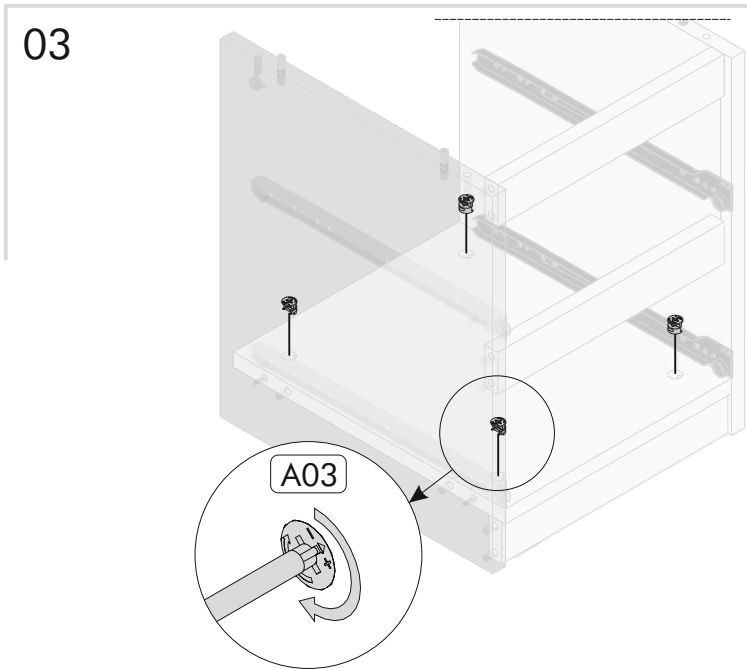

During installation, carefully review all steps in the manual.

After the installation process is completed, check the integrity of all connection points.

After the assembly, carry the product as 2 people.

You can contact our company about the topics you are curious about.

PARÇA LİSTESİ / LIST OF PART

AKSESUAR LİSTESİ / LIST OF ACCESSORY

Tanım / Code	Ebat / Dimension	Adet / Pieces	AKSESUAR LİSTESİ / LIST OF ACCESSORY			
01	31.2 x 37.5 x 1.8 cm	1	 x28	 x12	 x12	 x8
02	34.9 x 40 x 1.8 cm	1	A01 Kavela	A02 Mil	A03 Gövde	A46 Küçük Tapa
03	37.5 x 45 x 1.8 cm	1	 x22	 x8	 x2	 x8
04	37.5 x 45 x 1.8 cm	1	A05 Arkalık Çivisi	A06 3.5x18	A26 Ray 35 cm	A29 Ray Vidası
05	5 x 31.2 x 1.8 cm	3	 x8			
07	16.3 x 34.7 x 1.8 cm	2	A08 4x50			
08	10 x 35 x 1.8 cm	2				
09	10 x 35 x 1.8 cm	2				
10	10 x 25.1 x 1.8 cm	2				
11	28.5 x 35.3 x 0.3 cm	2				
12	34.6 x 41.4 x 0.3 cm	1				