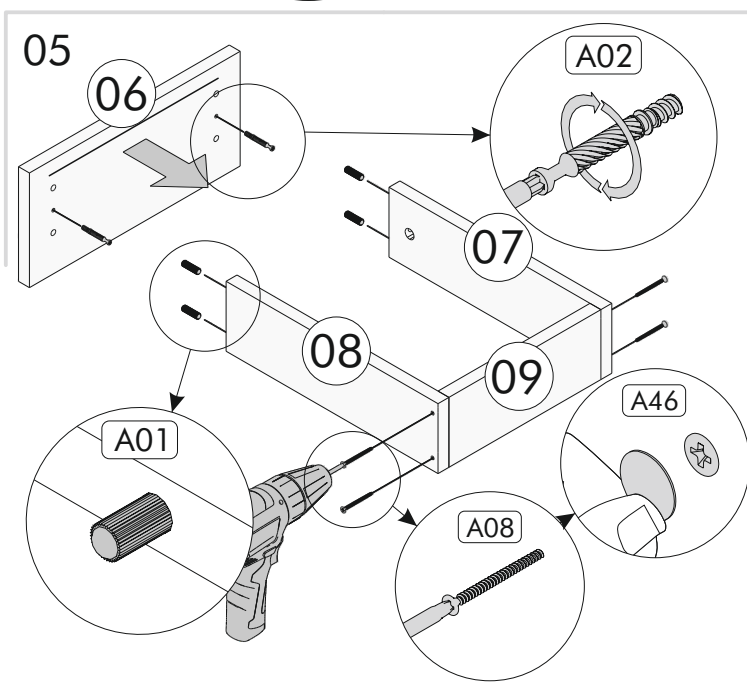

During installation, carefully review all steps in the manual.

After the installation process is completed, check the integrity of all connection points.

After the assembly, carry the product as 2 people.

You can contact our company about the topics you are curious about.

PARÇA LİSTESİ / LIST OF PART

AKSESUAR LİSTESİ / LIST OF ACCESSORY

Tanım / Code	Ebat / Dimension	Adet / Pieces	AKSESUAR LİSTESİ / LIST OF ACCESSORY			
01	31.2 x 37.5 x 1.8 cm	1	 x28	 x12	 x12	 x8
02	34.9 x 40 x 1.8 cm	1	A01 Kavela	A02 Mil	A03 Gövde	A46 Küçük Tapa
03	37.5 x 45 x 1.8 cm	1	 x22	 x8	 x2	 x8
04	37.5 x 45 x 1.8 cm	1	A05 Arkalık Çivisi	A06 3.5x18	A26 Ray 35 cm	A29 Ray Vidası
05	5 x 31.2 x 1.8 cm	3	 x8			
07	16.3 x 34.7 x 1.8 cm	2	A08 4x50			
08	10 x 35 x 1.8 cm	2				
09	10 x 35 x 1.8 cm	2				
10	10 x 25.1 x 1.8 cm	2				
11	28.5 x 35.3 x 0.3 cm	2				
12	34.6 x 41.4 x 0.3 cm	1				