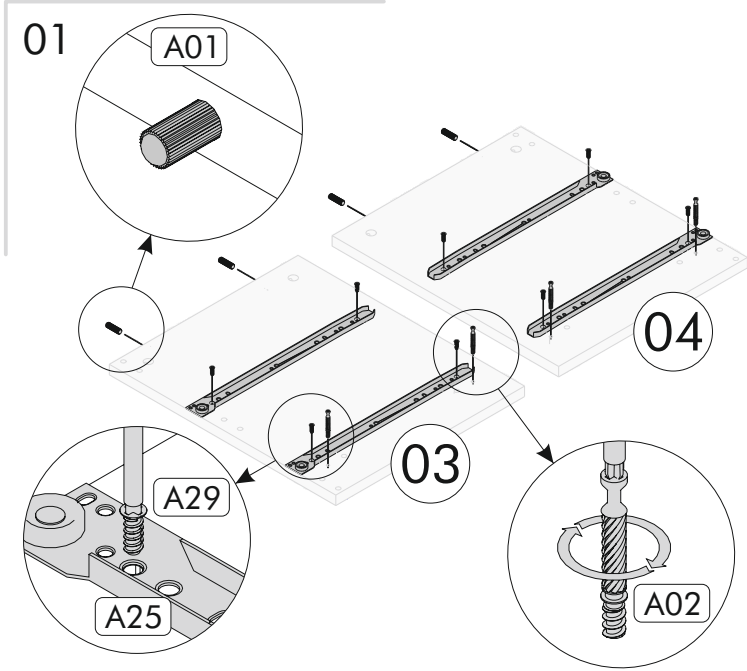

During installation, carefully review all steps in the manual.

After the installation process is completed, check the integrity of all connection points.

After the assembly, carry the product as 2 people.

You can contact our company about the topics you are curious about.

PARÇA LİSTESİ / LIST OF PART

AKSESUAR LİSTESİ / LIST OF ACCESSORY

Tanım / Code	Ebat / Dimension	Adet / Pieces	AKSESUAR LİSTESİ / LIST OF ACCESSORY			
01	31.2 x 37.5 x 1.8 cm	1	 x28	 x12	 x12	 x8
02	34.9 x 40 x 1.8 cm	1	A01 Kavela	A02 Mil	A03 Gövde	A46 Küçük Tapa
03	37.5 x 45 x 1.8 cm	1	 x22	 x8	 x2	 x8
04	37.5 x 45 x 1.8 cm	1	A05 Arkalık Çivisi	A06 3.5x18	A26 Ray 35 cm	A29 Ray Vidası
05	5 x 31.2 x 1.8 cm	3	 x8			
07	16.3 x 34.7 x 1.8 cm	2	A08 4x50			
08	10 x 35 x 1.8 cm	2				
09	10 x 35 x 1.8 cm	2				
10	10 x 25.1 x 1.8 cm	2				
11	28.5 x 35.3 x 0.3 cm	2				
12	34.6 x 41.4 x 0.3 cm	1				