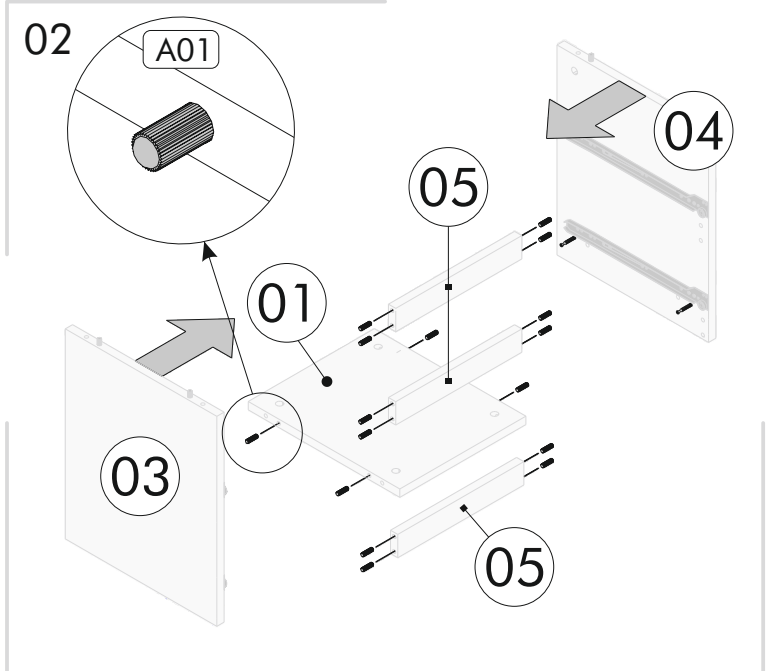

During installation, carefully review all steps in the manual.

After the installation process is completed, check the integrity of all connection points.

After the assembly, carry the product as 2 people.

You can contact our company about the topics you are curious about.

PARÇA LİSTESİ / LIST OF PART

AKSESUAR LİSTESİ / LIST OF ACCESSORY

Tanım / Code	Ebat / Dimension	Adet / Pieces	AKSESUAR LİSTESİ / LIST OF ACCESSORY			
01	31.2 x 37.5 x 1.8 cm	1	 x28	 x12	 x12	 x8
02	34.9 x 40 x 1.8 cm	1	A01 Kavela	A02 Mil	A03 Gövde	A46 Küçük Tapa
03	37.5 x 45 x 1.8 cm	1	 x22	 x8	 x2	 x8
04	37.5 x 45 x 1.8 cm	1	A05 Arkalık Çivisi	A06 3.5x18	A26 Ray 35 cm	A29 Ray Vidası
05	5 x 31.2 x 1.8 cm	3	 x8			
07	16.3 x 34.7 x 1.8 cm	2	A08 4x50			
08	10 x 35 x 1.8 cm	2				
09	10 x 35 x 1.8 cm	2				
10	10 x 25.1 x 1.8 cm	2				
11	28.5 x 35.3 x 0.3 cm	2				
12	34.6 x 41.4 x 0.3 cm	1				